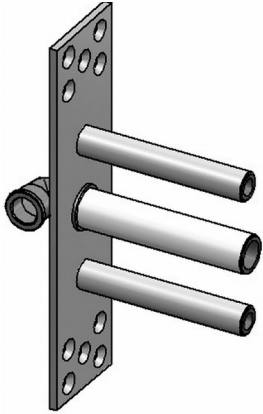

# G-1075

Luna Collection  
Rough Valve

## Product Features

- Spout connection rough